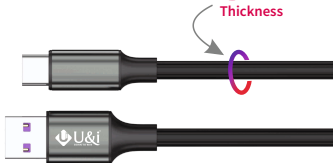

UiDC-8595

FIREPROOF SERIES

FOR TYPE - C

Specifications:-

5A
High current

6.0_{mm}
Thickness

Super
Fast charge
120 W

1 M
Length

SUPER VOOC
120w

6.0_{mm}
Thickness