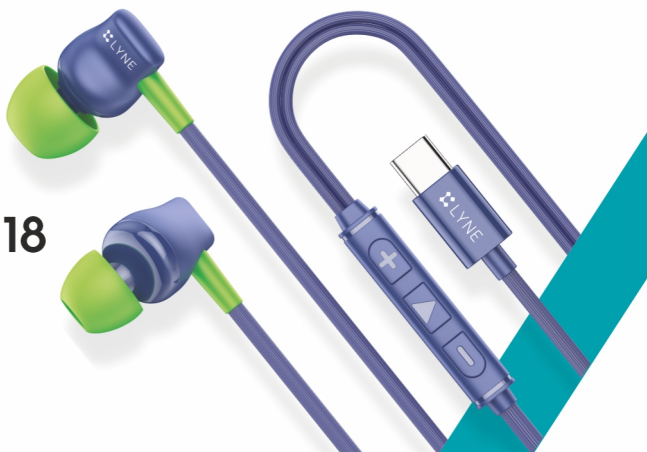

Leading The Way In
TECH AND STYLE
TECH AND STYLE
TECH AND STYLE

Lancer 16

2.1 Inch Full Display
Water Resistance

Lancer 16 LB

2.1 inch Smart Watch
Multi-Functional / Full Screen

SMART WATCH

Flexy 29

Type C Data Cable
30 W Output

150 Hours Standby Time*
25 Hours Talk Time*

Photon 17

Earphone For Iphone With Microphone
Volume Control

Photon 15

Type C Microphone
Universal Compatibility

Photon 18

Plug Type - C
Volume Control

Photon 12

Volume Control
Metal Body

Photon 19

Plug Type - C

Piston 10c

65W

Power 3.0 Quick Charge

Piston 6c

PD 20W