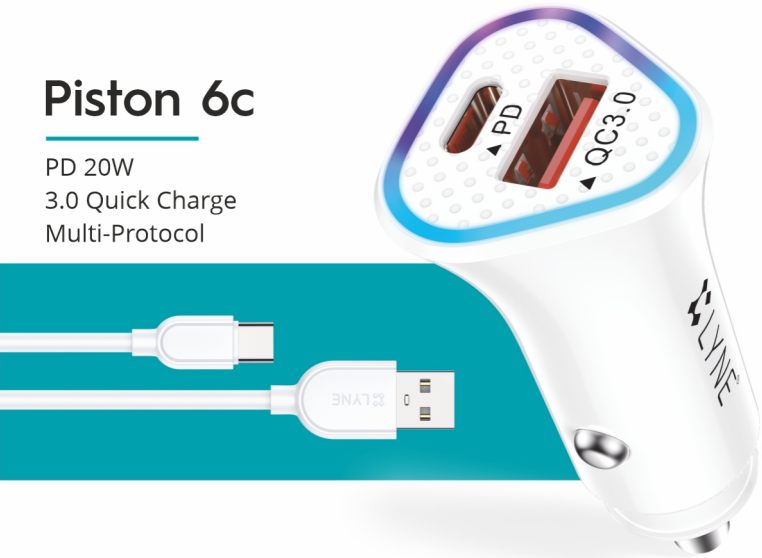

Leading The Way In
TECH AND STYLE
TECH AND STYLE
TECH AND STYLE

Lancer 16

2.1 Inch Full Display
Water Resistance

Lancer 16 LB

2.1 inch Smart Watch
Multi-Functional / Full Screen

SMART WATCH

Flexy 29

Type C Data Cable
30 W Output

Volume Control
Metal Body

Photon 19

Plug Type - C

Piston 10c

65W

Power 3.0 Quick Charge

Piston 6c

PD 20W

3.0 Quick Charge

Multi-Protocol

Piston 8c

QC / PD Multiprotocol

48W

Chamber 28C

12W Fast Charging
USB With Type - C Cable

Chamber 29C