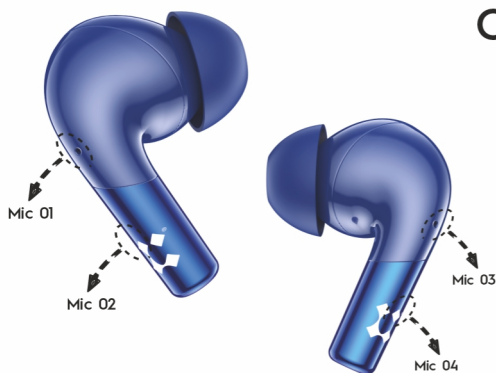

PowerBox 17

10000 mAh Powerbank
PD 22.5 W

PowerBox 6

Polymer Li-ion Battery
10000 mAh Capacity

CoolPods 46

Bluetooth Earphone With Touch Screen
 120 Hours Backup*
 ANC + ENC
 32db
 40 ms Low Latency

CoolPods 48

150 Days Standby Time*
 120 Hours Talk Time*
 4 Quad Silicon Mic

True Wireless Earbuds

CoolPods 45

150 Hours Standby Time*
55 Hours Talk Time*
4 Quad Silicon Mic

CoolPods 27

2000 Hours Standby Time*
40 Hours Music Time*
IPX4 Sweat Resistance
ENC

CoolPods 43

2000 Hours Standby Time*
Unique Design
40 ms Low Latency

Rover 8

400 Hours Standby Time*
30 Hours Talk Time*
Game Mode / Music Mode

Rover 41

3000 Hours Standby Time*
Magnetic On - Off
With Extra Battery