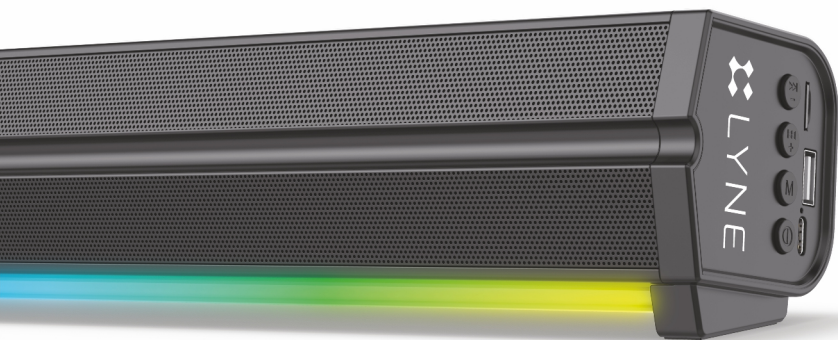

Leading The Way In
TECH AND STYLE
TECH AND STYLE
TECH AND STYLE

Lancer 16

2.1 Inch Full Display
Water Resistance

Lancer 16 LB

2.1 inch Smart Watch
Multi-Functional / Full Screen

SMART WATCH

Flexy 29

Type C Data Cable
30 W Output

3.0 Quick Charge

Multi-Protocol

Piston 8c

QC / PD Multiprotocol

48W

Chamber 28C

12W Fast Charging
USB With Type - C Cable

Chamber 29C

12W Fast Charging
Dual USB With Type - C Cable

Chamber 21

25 Watt

JukeBox 11

TWS Function
10W Output
6 Hours Backup*

JukeBox 27

Wireless Speaker With RGB Light
6 Hours Backup*
6W Output

Bluetooth Speaker

JukeBox 28

Wireless Speaker With RGB Light
6 Hours Backup*
6W Output

JukeBox 29

RGB Lights
6 Hours Backup*
10W Output

JukeBox 22

RGB Lights
6 Hours Backup*
10W Output

PowerBox 16

10000 mAh Capacity
Wireless Charging Output
PD 22.5W