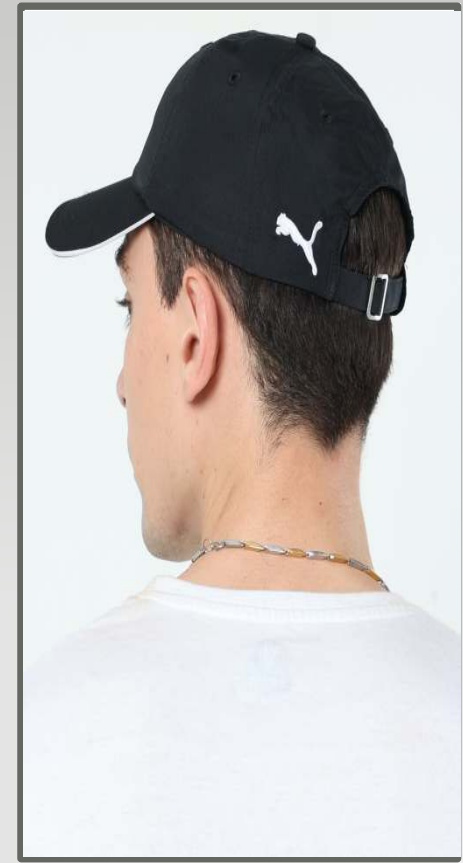

- ART No. : 02532901
- COLOUR: BLACK
- MRP: 1099