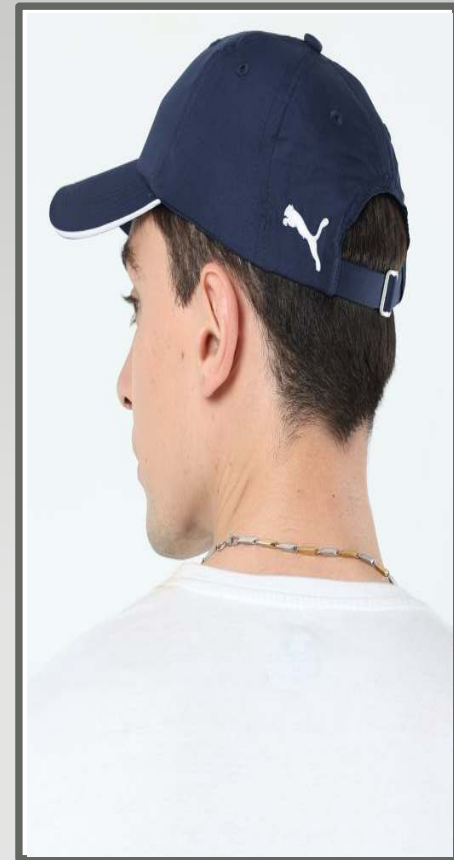

- ART No. : 02532902
- COLOUR:NAVY
- MRP: 1099